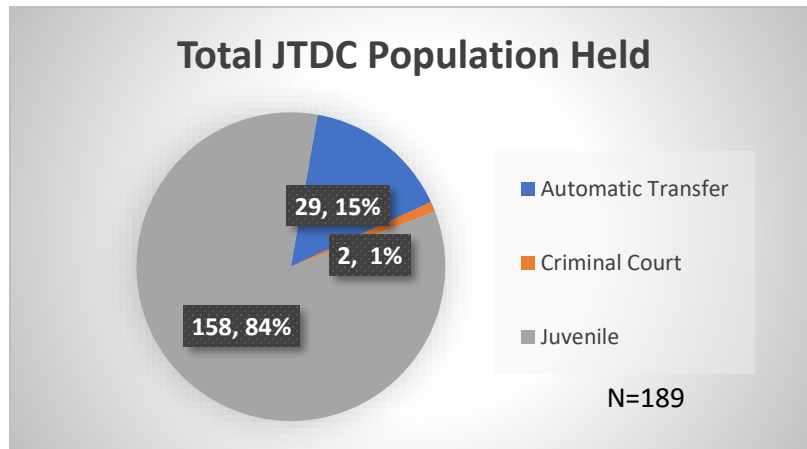

Daily Data Dashboard – April 2, 2024

Demographics for JTDC Population

Tuesday Morning Midnight Count

Total # of probation Involved youth¹: 1,310

¹ Probation Active: Any youth who is pending sentencing with an active social history, has been formally placed on probation or supervision with Cook County Juvenile Probation on the date of the report.

*Age, Gender and Race for Criminal Court population (N=2) is not represented in this report.

Daily Data Dashboard – April 2, 2024
Demographics for JTDC Population
Tuesday Morning Midnight Count