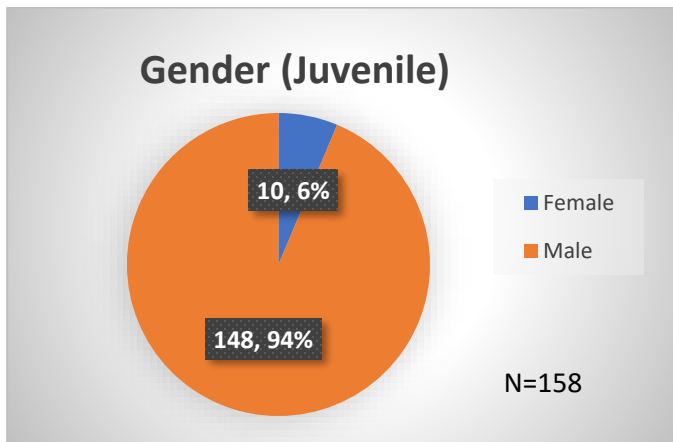

Daily Data Dashboard – April 2, 2024

Demographics for JTDC Population

Tuesday Morning Midnight Count

Total # of probation Involved youth¹: 1,310

¹ Probation Active: Any youth who is pending sentencing with an active social history, has been formally placed on probation or supervision with Cook County Juvenile Probation on the date of the report.

*Age, Gender and Race for Criminal Court population (N=2) is not represented in this report.

Daily Data Dashboard – April 2, 2024
Demographics for JTDC Population
Tuesday Morning Midnight Count