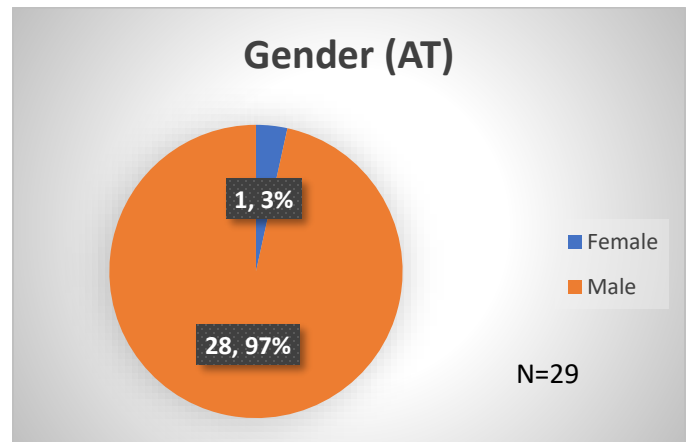

Daily Data Dashboard – April 2, 2024

Demographics for JTDC Population

Tuesday Morning Midnight Count

Total # of probation Involved youth¹: 1,310

¹ Probation Active: Any youth who is pending sentencing with an active social history, has been formally placed on probation or supervision with Cook County Juvenile Probation on the date of the report.

*Age, Gender and Race for Criminal Court population (N=2) is not represented in this report.

Daily Data Dashboard – April 2, 2024
Demographics for JTDC Population
Tuesday Morning Midnight Count