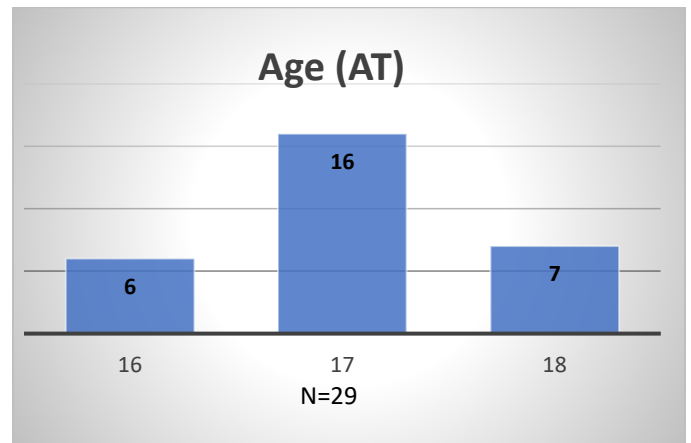

Daily Data Dashboard – April 2, 2024

Demographics for JTDC Population

Tuesday Morning Midnight Count

Total # of probation Involved youth¹: 1,310

¹ Probation Active: Any youth who is pending sentencing with an active social history, has been formally placed on probation or supervision with Cook County Juvenile Probation on the date of the report.

*Age, Gender and Race for Criminal Court population (N=2) is not represented in this report.

Daily Data Dashboard – April 2, 2024
Demographics for JTDC Population
Tuesday Morning Midnight Count