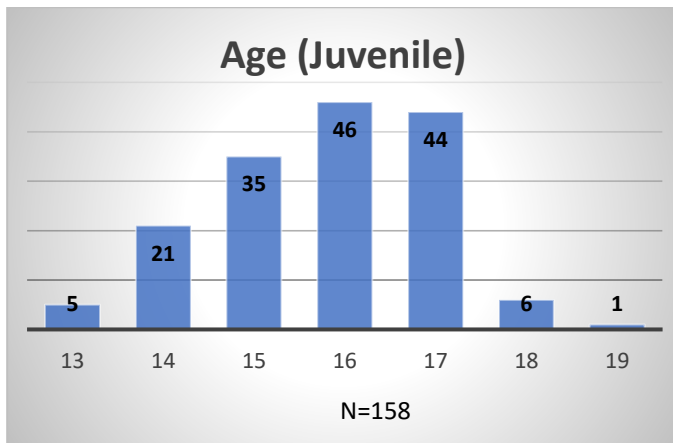

Daily Data Dashboard – April 2, 2024

Demographics for JTDC Population

Tuesday Morning Midnight Count

Total # of probation Involved youth¹: 1,310

¹ Probation Active: Any youth who is pending sentencing with an active social history, has been formally placed on probation or supervision with Cook County Juvenile Probation on the date of the report.

*Age, Gender and Race for Criminal Court population (N=2) is not represented in this report.

Daily Data Dashboard – April 2, 2024
Demographics for JTDC Population
Tuesday Morning Midnight Count